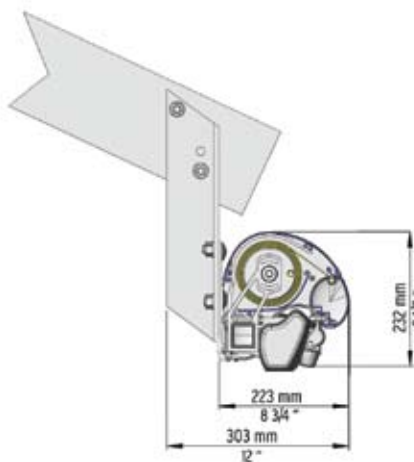

PRIMASOL

Solidux is the leader in quality awning systems for the discerning customer. Assembled in North America, Solidux awning systems share in the long history of exceptionally engineered German products, with an unwavering standard of designing and manufacturing exceptional quality products of lasting value.

Committed to superior design and custom made for you, a Solidux awning is set apart by its fine details and precise yet simple operation. Featuring the strongest arm in North America, a Solidux awning is more wind resistant and sure to keep your awning fabric tight and even.

Offering the ultimate in awning products with a wide range of fabrics to choose from, Solidux is proud to stand behind awnings that are truly the class of the industry.

Joist Mount