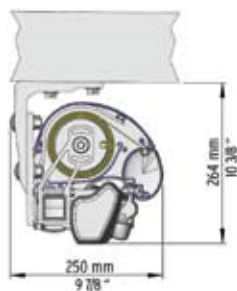

Soffit Mount