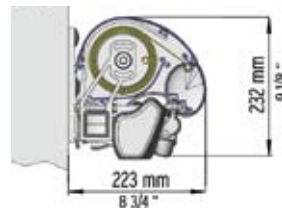

PRIMASOL

Solidux is the leader in quality awning systems for the discerning customer. Assembled in North America, Solidux awning systems share in the long history of exceptionally engineered German products, with an unwavering standard of designing and manufacturing exceptional quality products of lasting value.

Committed to superior design and custom made for you, a Solidux awning is set apart by its fine details and precise yet simple operation. Featuring the strongest arm in North America, a Solidux awning is more wind resistant and sure to keep your awning fabric tight and even.

Offering the ultimate in awning products with a wide range of fabrics to choose from, Solidux is proud to stand behind awnings that are truly the class of the industry.

Wall Mount